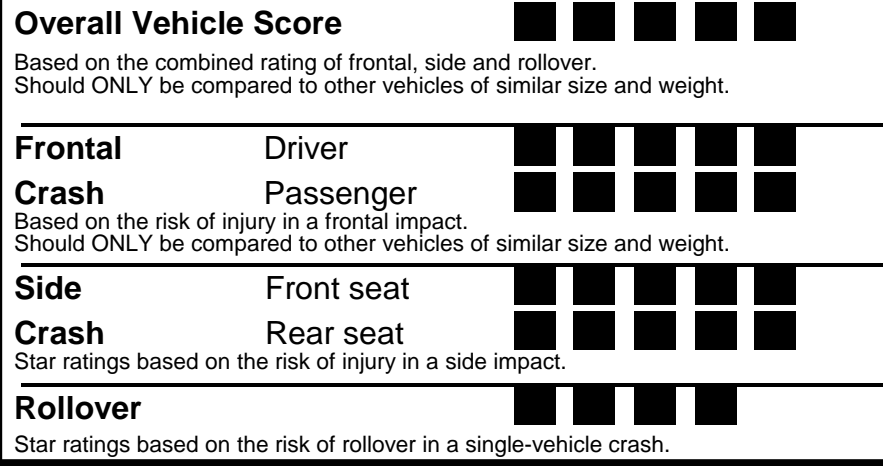

GOVERNMENT 5-STAR SAFETY RATINGS

Star ratings range from 1 to 5 stars ( ) with 5 being the highest. Source: National Highway Traffic Safety Administration (NHTSA). www.safercar.gov or 1-888-327-4236

Manufacturer's suggested retail price includes Manufacturer's recommended pre-delivery service. License and title fees, state and local taxes and other dealer installed options and accessories are not included in the manufacturer's suggested retail price.

PARTS CONTENT INFORMATION

FOR VEHICLES IN THIS CAR LINE U.S./CANADIAN PARTS CONTENT: 51 %

MAJOR SOURCES OF FOREIGN PARTS: KOREA: 49%

NOTE: PARTS CONTENT DOES NOT INCLUDE FINAL ASSEMBLY, DISTRIBUTION, OR OTHER NON-PARTS COSTS.

FOR THIS VEHICLE FINAL ASSEMBLY POINT: WEST POINT, GA, USA

COUNTRY OF ORIGIN ENGINE: USA TRANSMISSION: USA