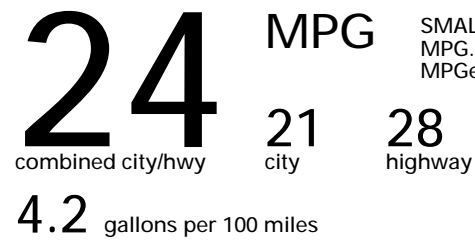

**Fuel Economy**

SMALL SUVs range from 18 to 33 MPG. The best vehicle rates 119 MPGe.

**You spend \$750**  
 more in fuel costs over 5 years compared to the average new vehicle.

**Annual fuel cost \$1,550**